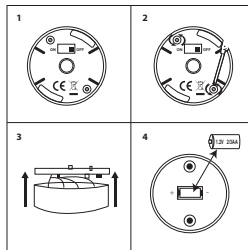

LAPSPURV SOLAR LAMP

133419/917-246-1008

1xwarm white LED, 0.06W

1x2/3AA, 1.2V 200mAh, Ni-MH rechargeable

Non replaceable LED bulb

JYSK.com

EN Solar lamp. Material: steel, glass, polypropylene, ABS. Battery included.

LV Solārlampa. Materiāls: tērauds, stikls, polipropilēns, ABS. Baterija ir iekļauta komplektā.

LT Saulės šviestuvus. Medžiaga: plienas, stiklas, polipropilenas, ABS. Baterija pridodama.

EE Päikeselamp. Materjal: teras, klaas, polüpropüleen, ABS. Aku sisaldub komplektis.

RU Садовый светильник на солнечных батареях. Материал: сталь, стекло, полипропилен, ABS. Батарея входит в комплект.

EN The crossed-out wheeled bin indicates that marked items must be disposed of separately from household waste. By handing over marked items for recycling, according to local regulations, you help reduce potential harmful impact on the environment and on human health. For more information, please contact your JYSK store.

ATTENTION: DO NOT USE UNRECHARGEABLE BATTERY FOR THIS PRODUCT.

LV Pārsvitrotais atkritumu konteiners uz riteņiem norāda, ka marķētie priekšmeti jāizmet atsevišķi no sadzīves atkritumiem. Nododot marķētos priekšmetus otrreizējai pārstrādei saskaņā ar vietējiem noteikumiem, jūs palīdzat samazināt iespējamo kaitīgo ietekmi uz vidi un cilvēku veselību. Lai uzzinātu vairāk, lūdzam sazināties ar savu JYSK veikalu.

UZMANĪBU: NEIZMANTOJIET NEUZLĀDĒJAMAS BATERIJAS ŠAJĀ IZSTRĀDĀJUMĀ.

LT Perbraukta šiukšlinadėžė su ratukais rodo, kad paženklintų gaminių negalima išmesti kartu su buitiniems atliekomis. Perduodami paženklintus gaminius perdirbti pagal vietos taisykles, padedate sumažinti galimą žalingą poveikį aplinkai ir žmonių sveikatai. Dėl papildomos informacijos kreipkitės į savo JYSK parduotuvę.

DĒMĒSIO: ŠIAM PRODUKTUI NENAUDOKĪTE NEĪKRAUNAMĀ BATERIJŪ.

EE Ratastega prügikonteiner, millele on rist peale tõmmatud, näitab, et määrgistatud tooteid ei tohi kõrvaldada koos majapidamisjäätmetega. Määrgistatud toodete üleandmisega ringlussevõtuks vastavalt kohalikele eeskirjadele aitate vähendada võimalikku kahjulikku mõju keskkonnale ja inimeste tervisele. Lisateabe saamiseks võtke ühendust JYSK'i kauplusega.

TÄHELEPANU: ÄRGE KASUTAGE SELLE TOOTEGA MITTETAASLAETAVAT PATAREID.

RU Перечеркнутый мусорный контейнер на колесах указывает на необходимость утилизации отдельно от бытовых отходов. Передавая помеченные изделия на переработку в соответствии с местными правилами, вы помогаете снизить потенциальное вредное воздействие на окружающую среду и здоровье человека. Для получения подробной информации свяжитесь с вашим магазином JYSK.

ВНИМАНИЕ: НЕ ИСПОЛЬЗУЙТЕ ДЛЯ ЭТОГО ИЗДЕЛИЯ НЕПЕРЕЗАРЯЖАЕМЫЕ АККУМУЛЯТОРЫ.

Manufacturer: Ningbo Sellersgreat Lighting Technology Co.,Ltd
402, No.9 building, Smart Park Phase II, Ningbo, Zhejiang, China